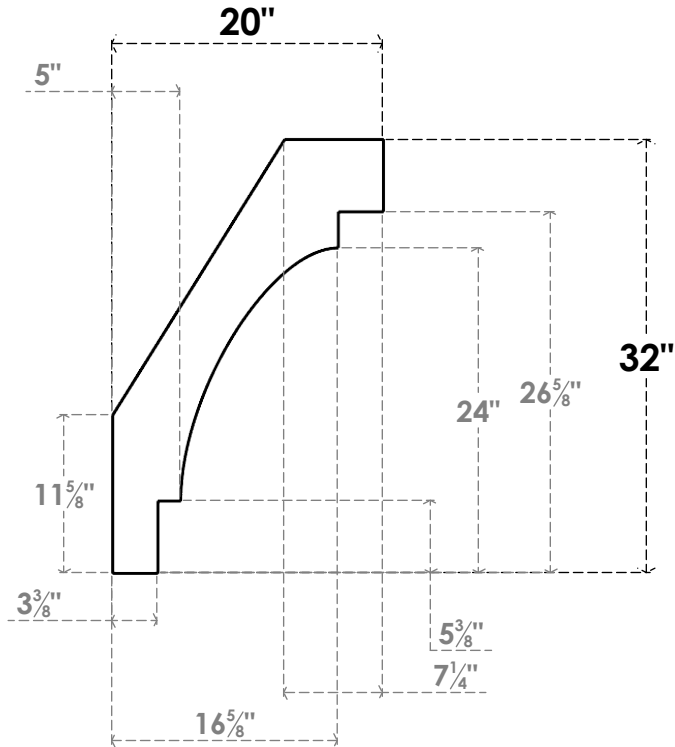

ITEM NUMBER: BRCPC035X20000X32000MRC

3 1/2"W X 20"D X 32"H MERCED ARCHITECTURAL GRADE PVC CLOSED KNEE BRACE

SIDE PROFILE

FRONT PROFILE

ISOMETRIC

EKENA MILLWORK
2300 WEST MAIN ST.
CLARKSVILLE, TX 75426
TOLL FREE: 866-607-0453
WWW.EKENAMILLWORK.COM