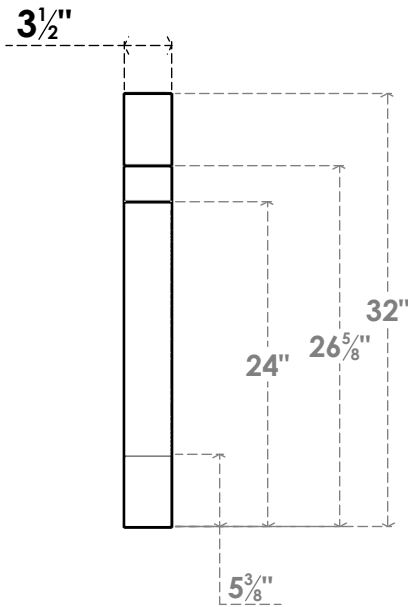

ITEM NUMBER: BRCPC035X20000X32000MRC

3 1/2"W X 20"D X 32"H MERCED ARCHITECTURAL GRADE PVC CLOSED KNEE BRACE

SIDE PROFILE

FRONT PROFILE

ISOMETRIC

EKENA MILLWORK
2300 WEST MAIN ST.
CLARKSVILLE, TX 75426
TOLL FREE: 866-607-0453
WWW.EKENAMILLWORK.COM